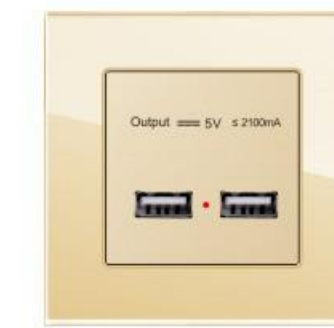

LL-82BL-0052
二位USB插座
Double USB socket
¥:245.00