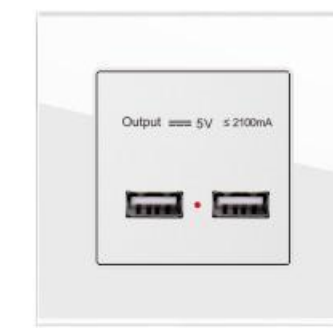

LL-82BL-0052
二位USB插座
Double USB socket
¥:245.00