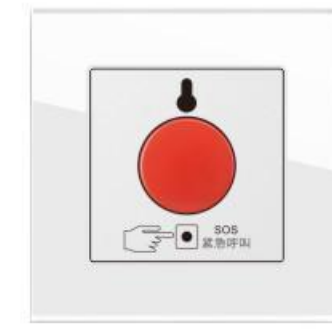

LL-82BL-0055
紧急呼叫开关
Emergency call switch
¥:215.00